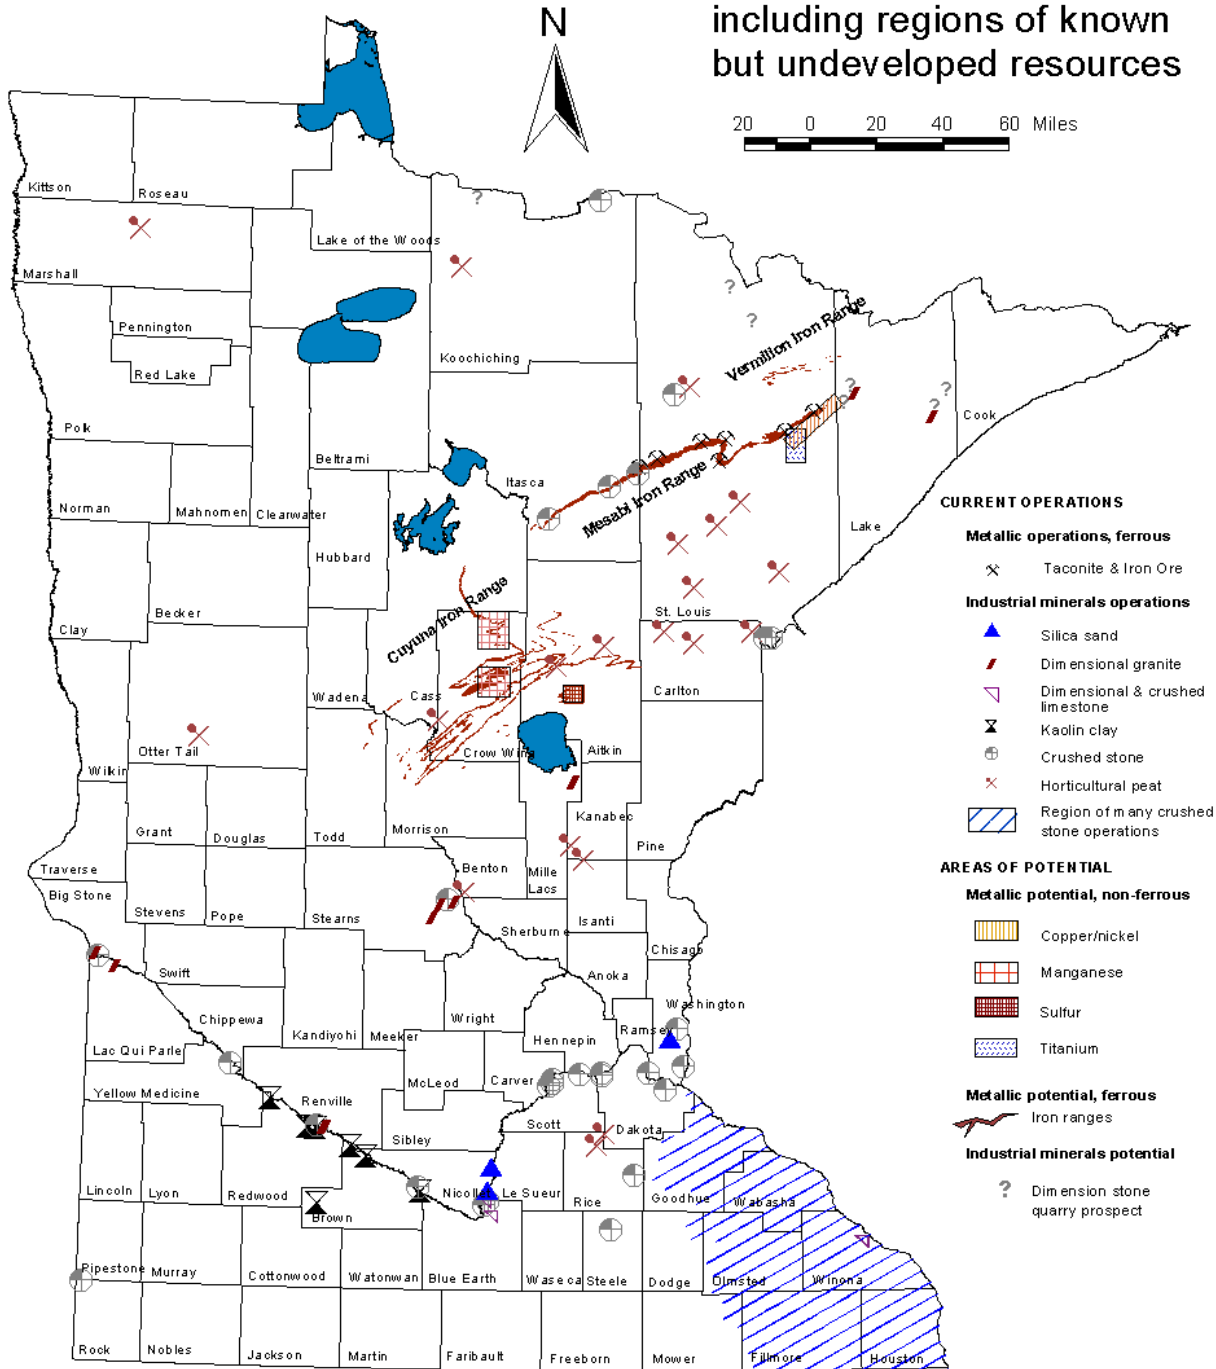

Mineral Industries of Minnesota

including regions of known but undeveloped resources